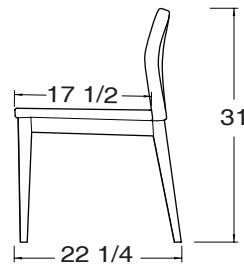

**CHAISE / CHAIR**  
(Largeur / Width) 18 1/2 x H 31 **SLIM 31**

Bois massif  
Choix de simili-cuir et tissu  
Solid wood  
Choices of leather-looks and fabrics

**Collection SLIM**

NON MODIFIABLE  
NOT CUSTOMIZABLE