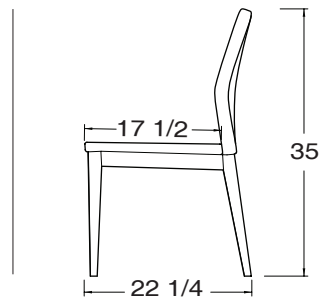

CHAISE / CHAIR

(Largeur / Width) 18 1/2 x H 35 **SLIM 35**

Bois massif
Choix de simili-cuir et tissus
Solid wood
Choices of leather-looks and fabrics

Collection SLIM

NON MODIFIABLE
NOT CUSTOMIZABLE

Verbois