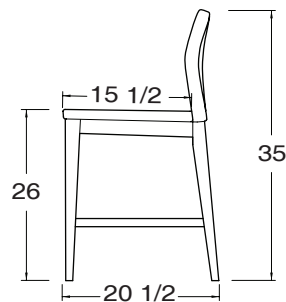

TABOURET / STOOL

(Largeur / Width) 16 1/2 x H 35 **SLIM BAN 26**

Bois massif
Choix de simili-cuir et tissus
Solid wood
Choices of leather-looks and fabrics

Collection SLIM

NON MODIFIABLE
NOT CUSTOMIZABLE

Verbois