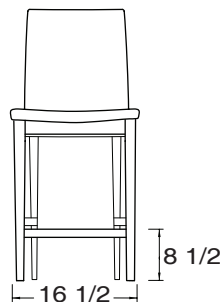

TABOURET / STOOL

(Largeur / Width) 16 1/2 x H 35 **SLIM BAN 26**

Bois massif
Choix de simili-cuir et tissus
Solid wood
Choices of leather-looks and fabrics

Collection SLIM

NON MODIFIABLE
NOT CUSTOMIZABLE

Verbois