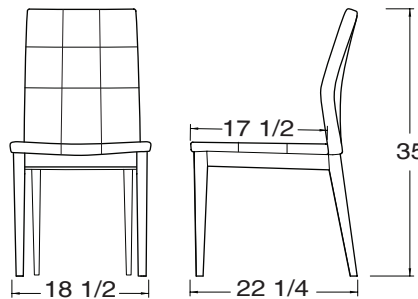

CHAISE / CHAIR

(Largeur / Width) 18 1/2 x H 35 **TAXI 35**

TAXI 35

Bois massif
Choix de simili-cuir et tissus
Solid wood
Choices of leather-looks and fabrics

Collection TAXI

NON MODIFIABLE
NOT CUSTOMIZABLE