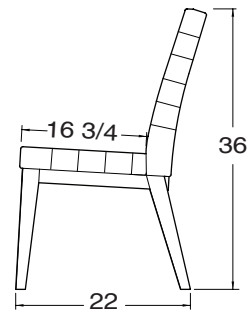

CHAISE / CHAIR
(Largeur / Width) 18 x H 36 **MOTO 36**

Bois massif
Choix de simili-cuir et tissu
Solid wood
Choices of leather-looks and fabrics

CollectionMOTO

NON MODIFIABLE
NOT CUSTOMIZABLE

Verbois