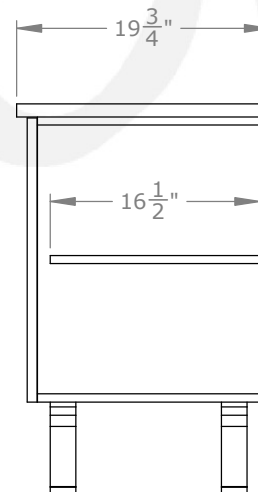

2 tablettes ajustables (16 1/2" x 18") et 1 tablette fixe (17" x 26")
 2 adjustable shelves (16 1/2" x 18") and 1 permanent shelf (17" x 26")

BUFFET
 19 3/4 x 66 x H 30 **BLIND BUF 2066**

Portes en bois massif
 Solid wood doors