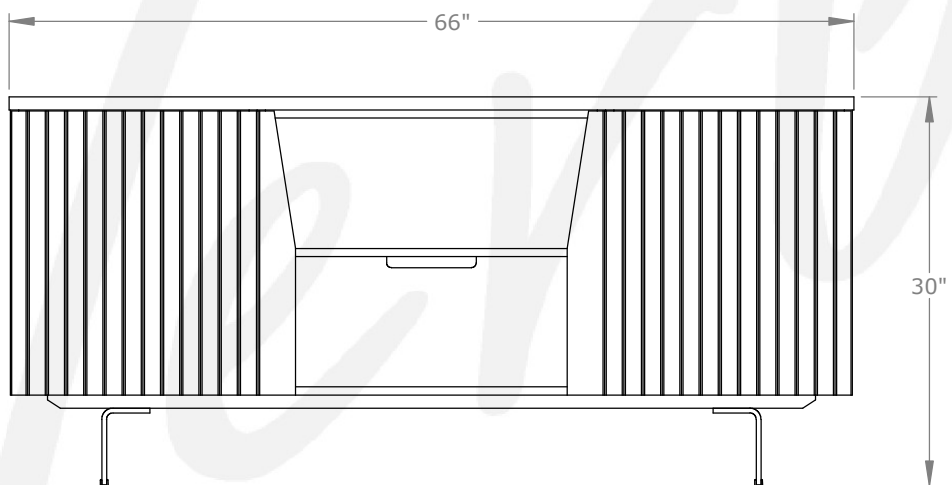

2 tablettes ajustables (16 1/2" x 18") et 1 tablette fixe (17" x 26")
 2 adjustable shelves (16 1/2" x 18") and 1 permanent shelf (17" x 26")

BUFFET
 19 3/4 x 66 x H 30 **BLIND BUF 2066**

Portes en bois massif
 Solid wood doors