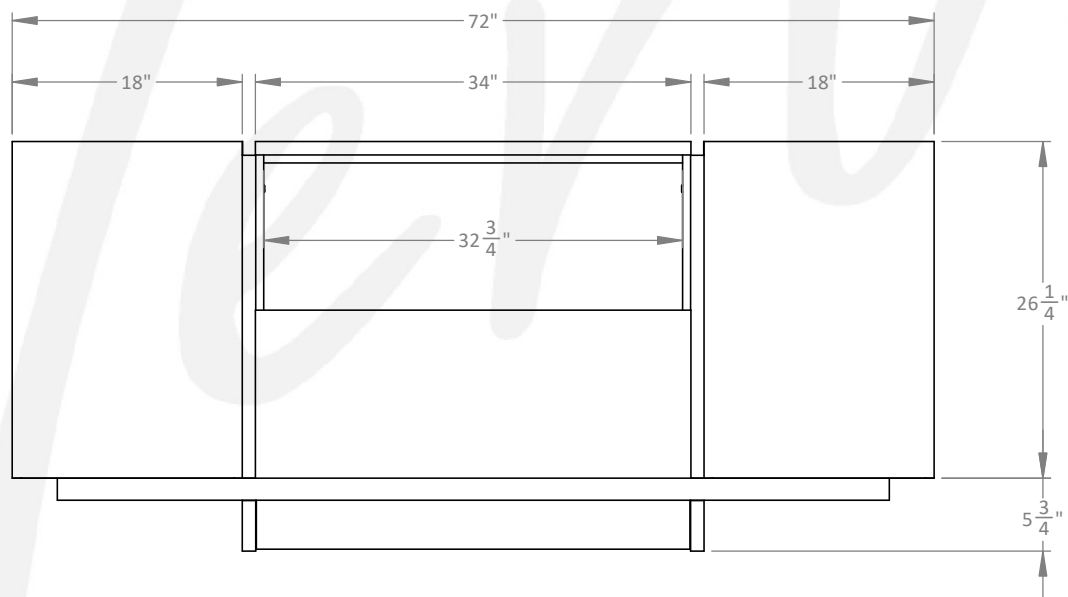

BUFFET

- 18 x 66 x H 32 **EVAN BUF 1866 1T** (1 tiroir / 1 drawer)
- 18 x 66 x H 32 **EVAN BUF 1866 2T** (2 tiroirs / 2 drawers)

BUFFET

- 18 x 72 x H 32 **EVAN BUF 1872 1T** (1 tiroir / 1 drawer)
- 18 x 72 x H 32 **EVAN BUF 1872 2T** (2 tiroirs / 2 drawers)